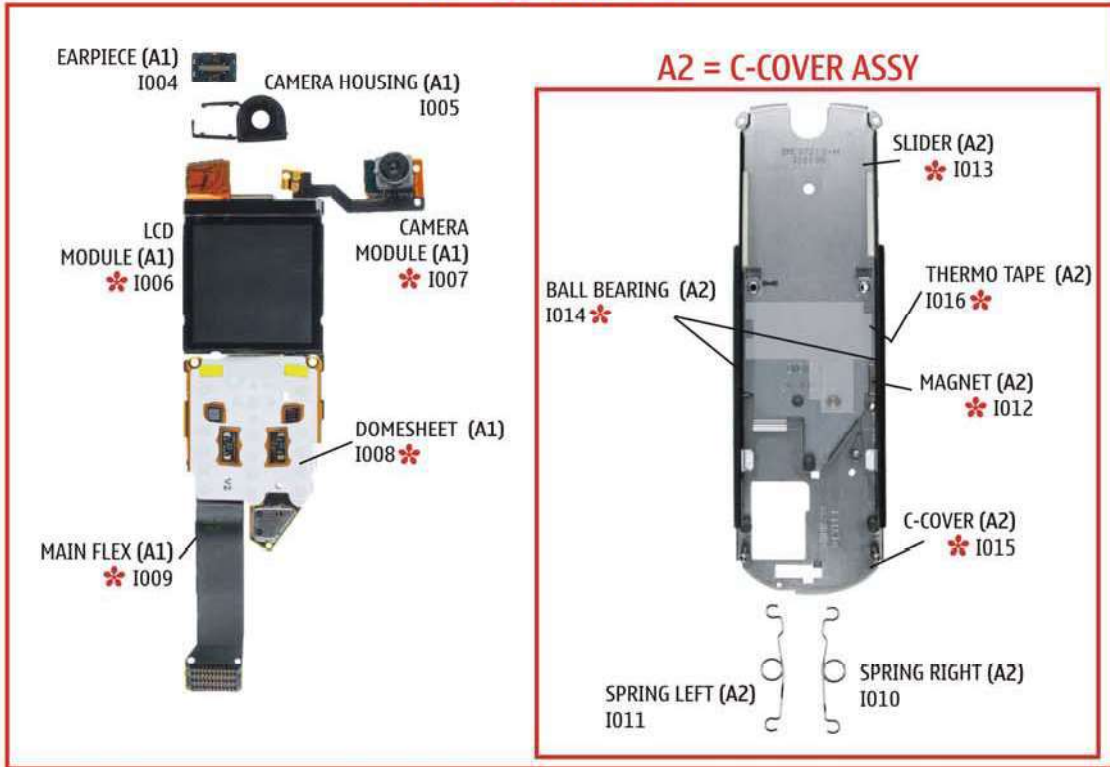

5. SPARE PARTS OVERVIEW

A1 = LCD SLIDE ASSY

- 2X SCREWS M1.6x4.1 I035
- 4 x SCREWS M1.4x2.4 I019
- 2X SCREWS M1.6x7.5 I036

A4 = D-COVER ASSY

A3 = ANTENNA ASSY

A1= LCD SLIDE ASSY incl. A2
 A2= C-COVER ASSY
 A3= ANTENNA ASSY
 A4= D-COVER ASSY
 * = ONLY AVAILABLE AS ASSEMBLY