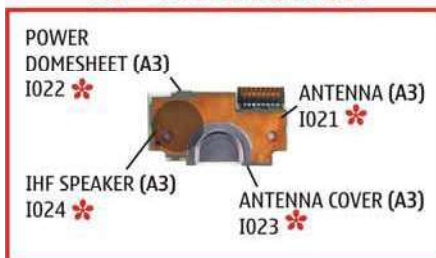

5. SPARE PARTS OVERVIEW

A1 = LCD SLIDE ASSY

- 2X SCREWS M1.6x4.1 I035
- 4 x SCREWS M1.4x2.4 I019
- 2X SCREWS M1.6x7.5 I036

A4 = D-COVER ASSY

A3 = ANTENNA ASSY

A1= LCD SLIDE ASSY incl. A2
 A2= C-COVER ASSY
 A3= ANTENNA ASSY
 A4= D-COVER ASSY
 * = ONLY AVAILABLE AS ASSEMBLY