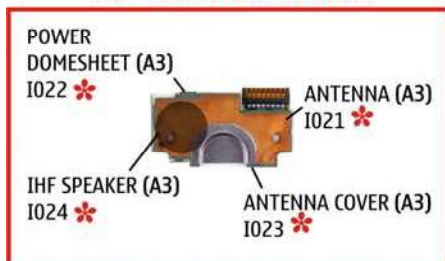

5. SPARE PARTS OVERVIEW

A1 = LCD SLIDE ASSY

- 2X SCREWS M1.6x4.1 I035
- 4 x SCREWS M1.4x2.4 I019
- 2X SCREWS M1.6x7.5 I036

A4 = D-COVER ASSY

A3 = ANTENNA ASSY

A1= LCD SLIDE ASSY incl. A2
 A2= C-COVER ASSY
 A3= ANTENNA ASSY
 A4= D-COVER ASSY
 * = ONLY AVAILABLE AS ASSEMBLY